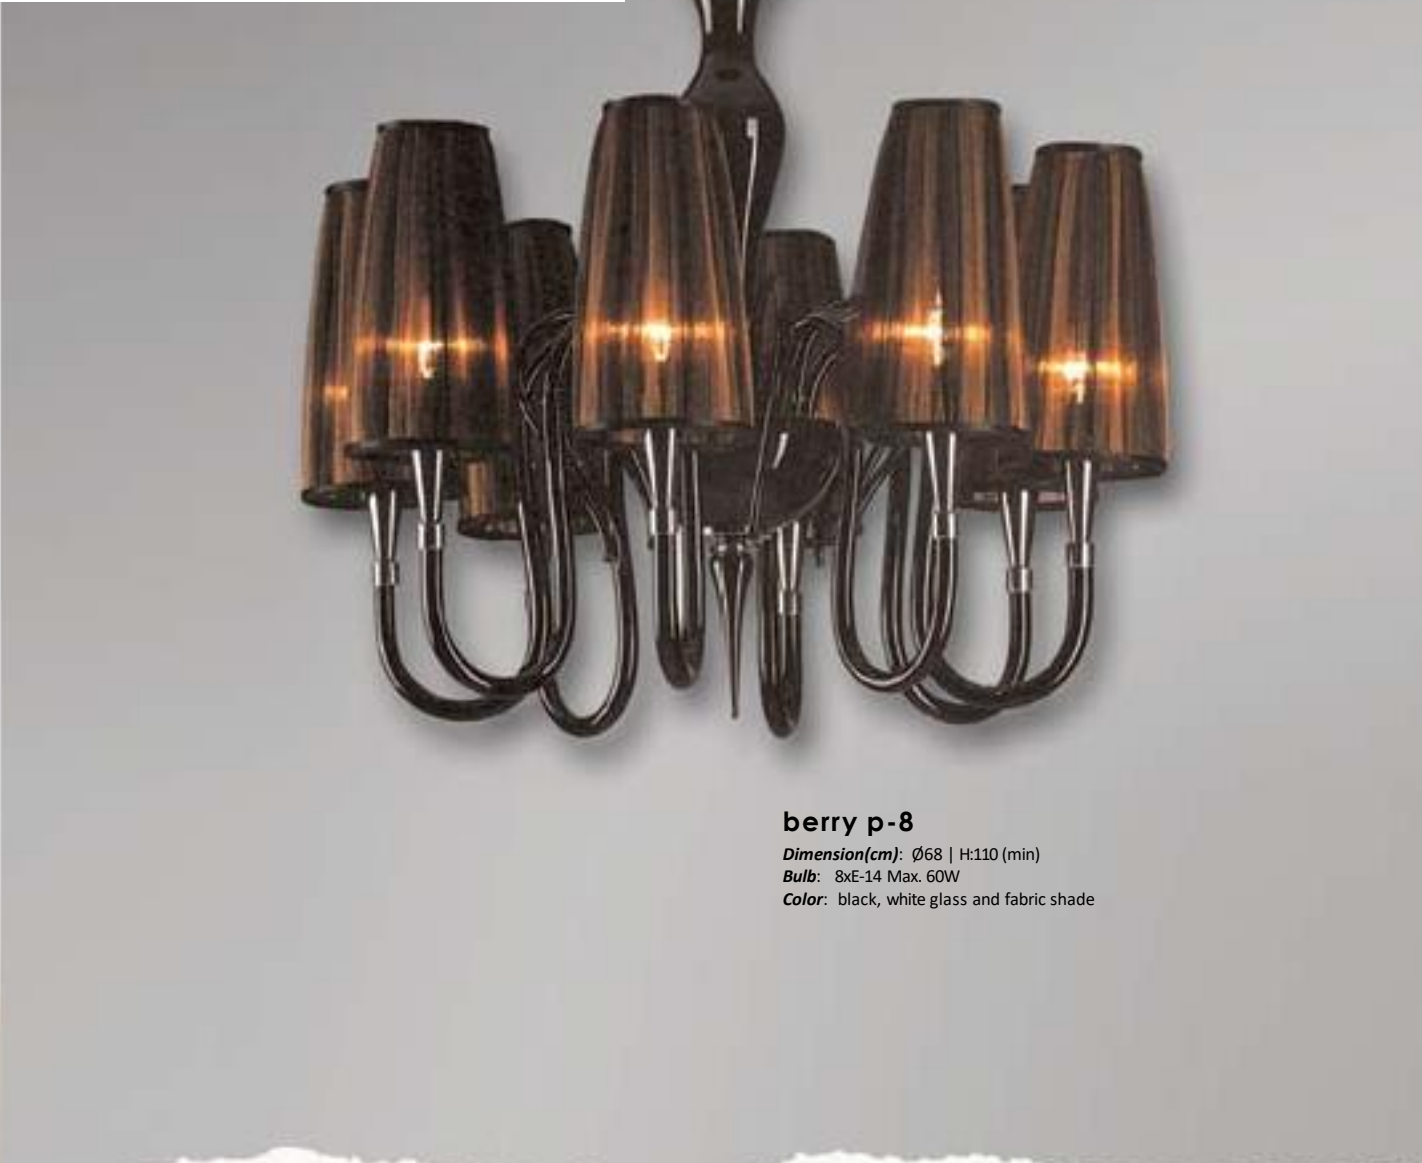

Shakeel Ahmed
9500 004769

Galaxy Lights
(Complete Lighting Solutions)

138, Chamiers Road,
Nandanam, Chennai - 35.
(Between : Thevar Statue & Times of India)
Email : galaxylightsid@gmail.com
shakeelid@gmail.com

PHILIPS
OSRAM
Panasonic
HAVELLS
EGLO
my light | my style
Jaquar
LIGHTING