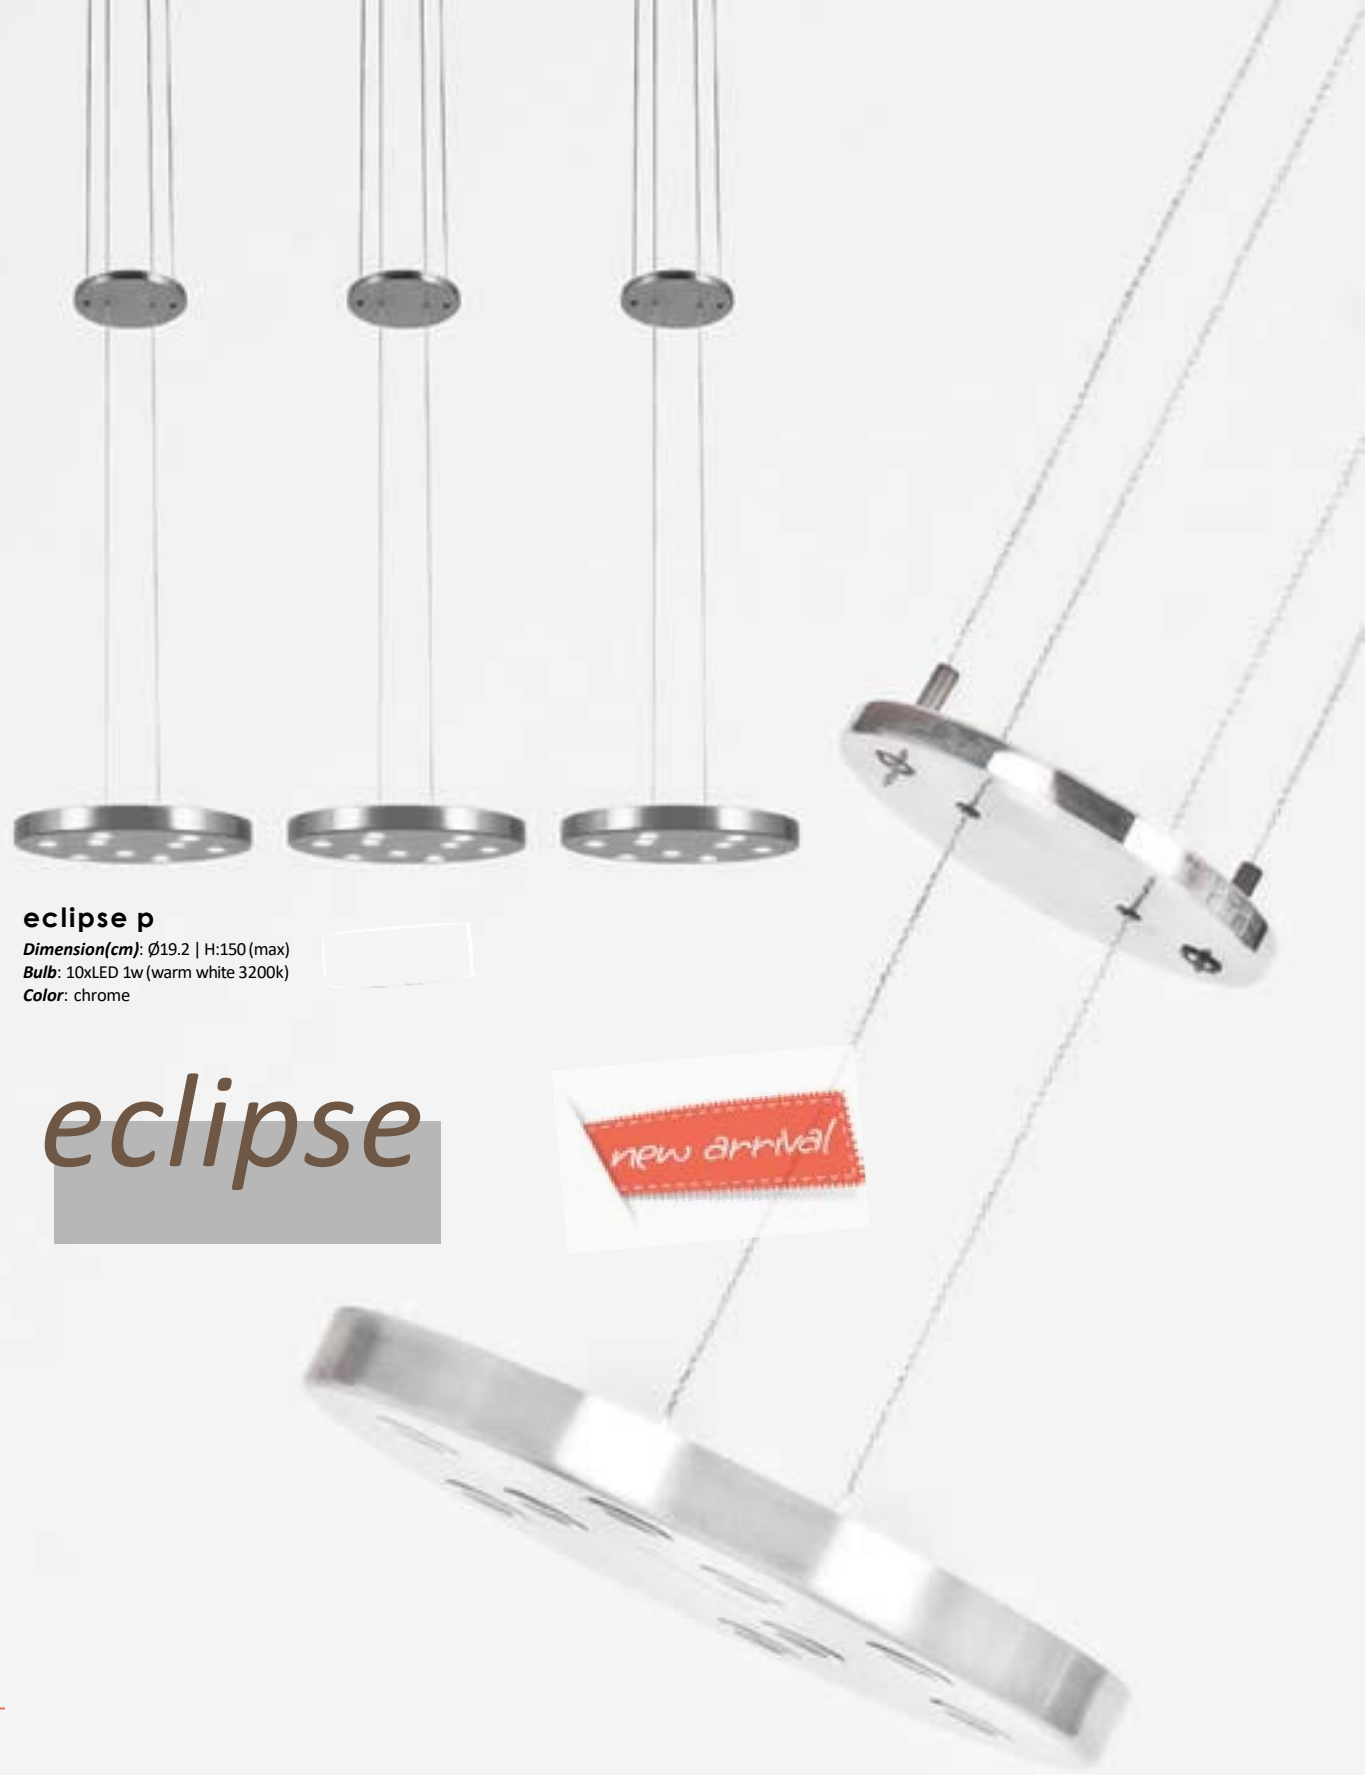

eclipse p

Dimension(cm): Ø19.2 | H:150 (max)
Bulb: 10xLED 1w (warm white 3200k)
Color: chrome

eclipse

new arrival