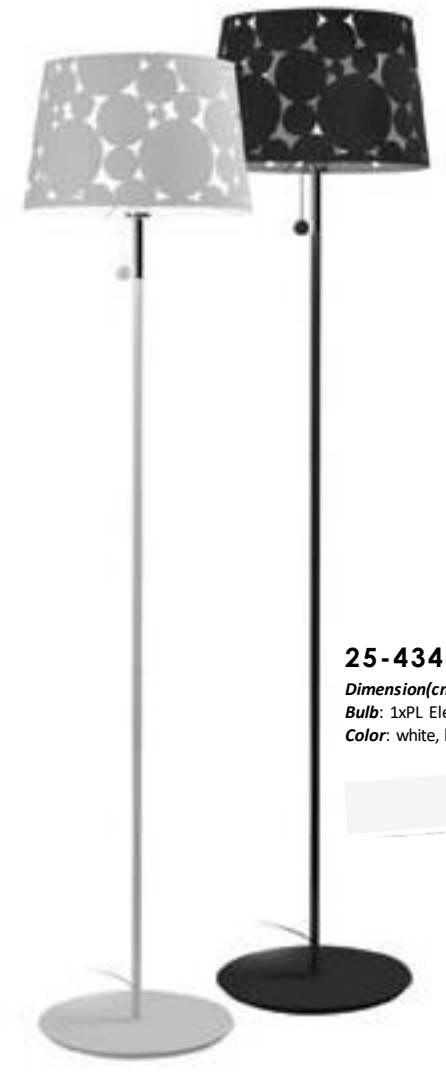

25-4343

Dimension(cm): Ø36.5 | H:160
Bulb: 1xPL Elec. E-27 Max. 23W
Color: white, black