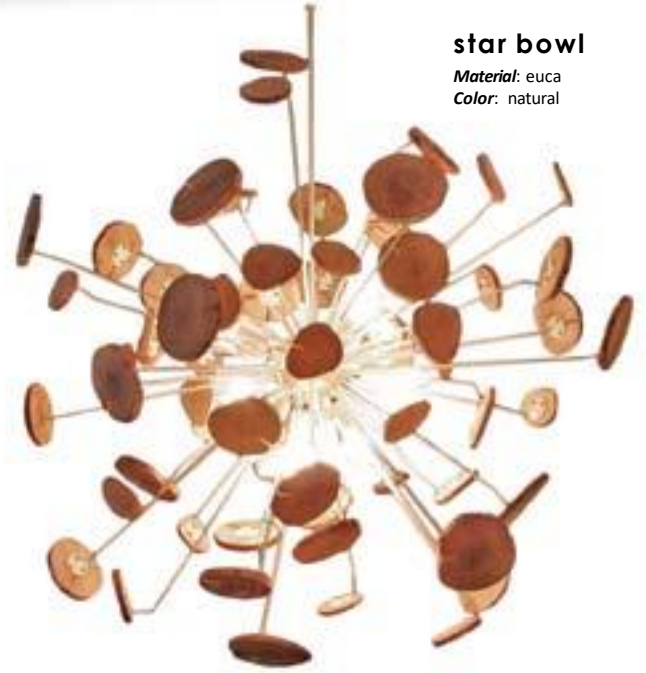

star bowl
Material: seagrass
Color: natural