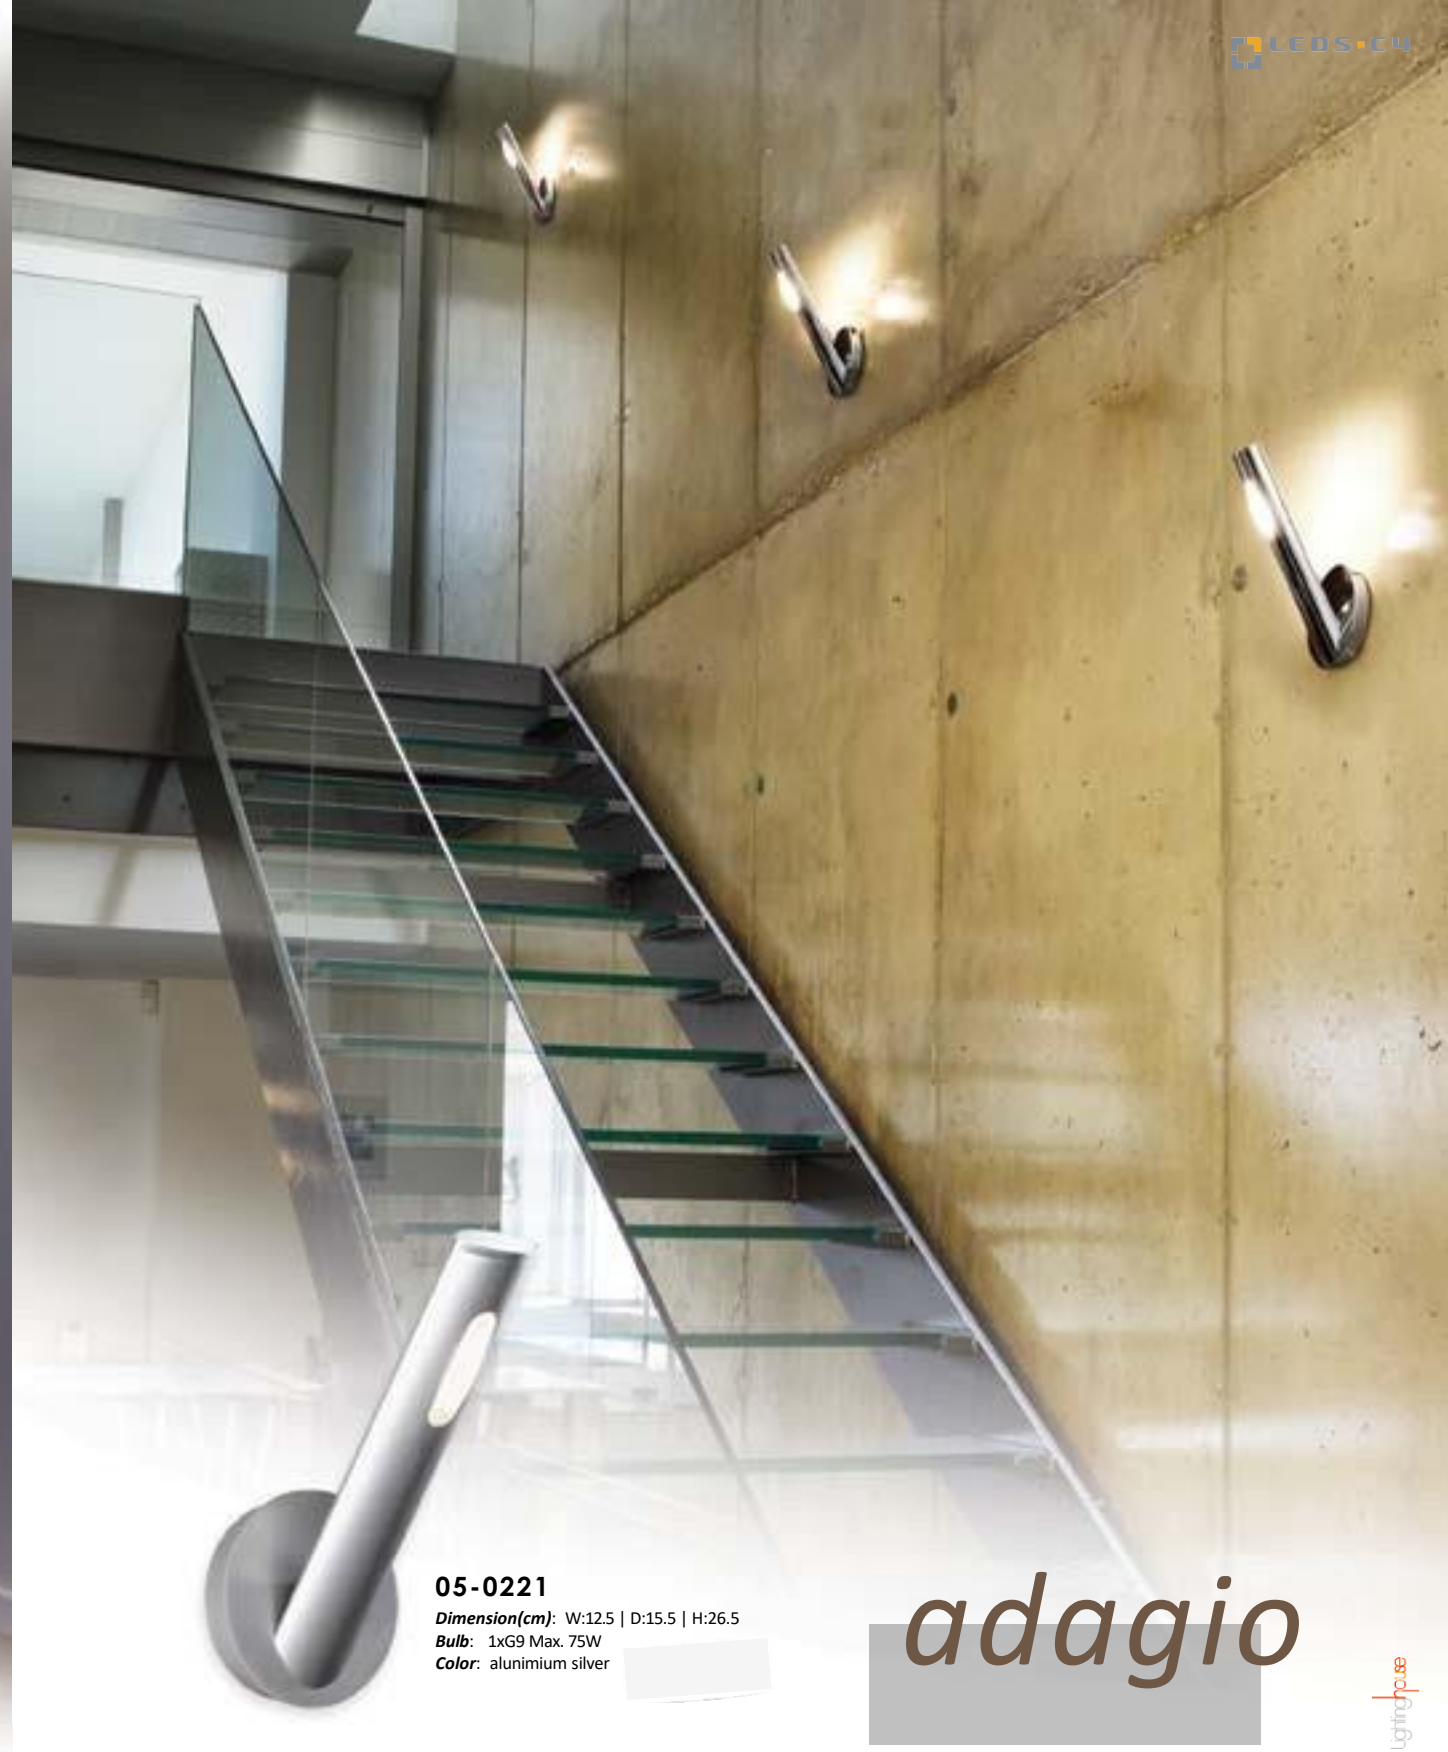

05-0221

Dimension(cm): W:12.5 | D:15.5 | H:26.5

Bulb: 1xG9 Max. 75W

Color: aluminium silver

adagio