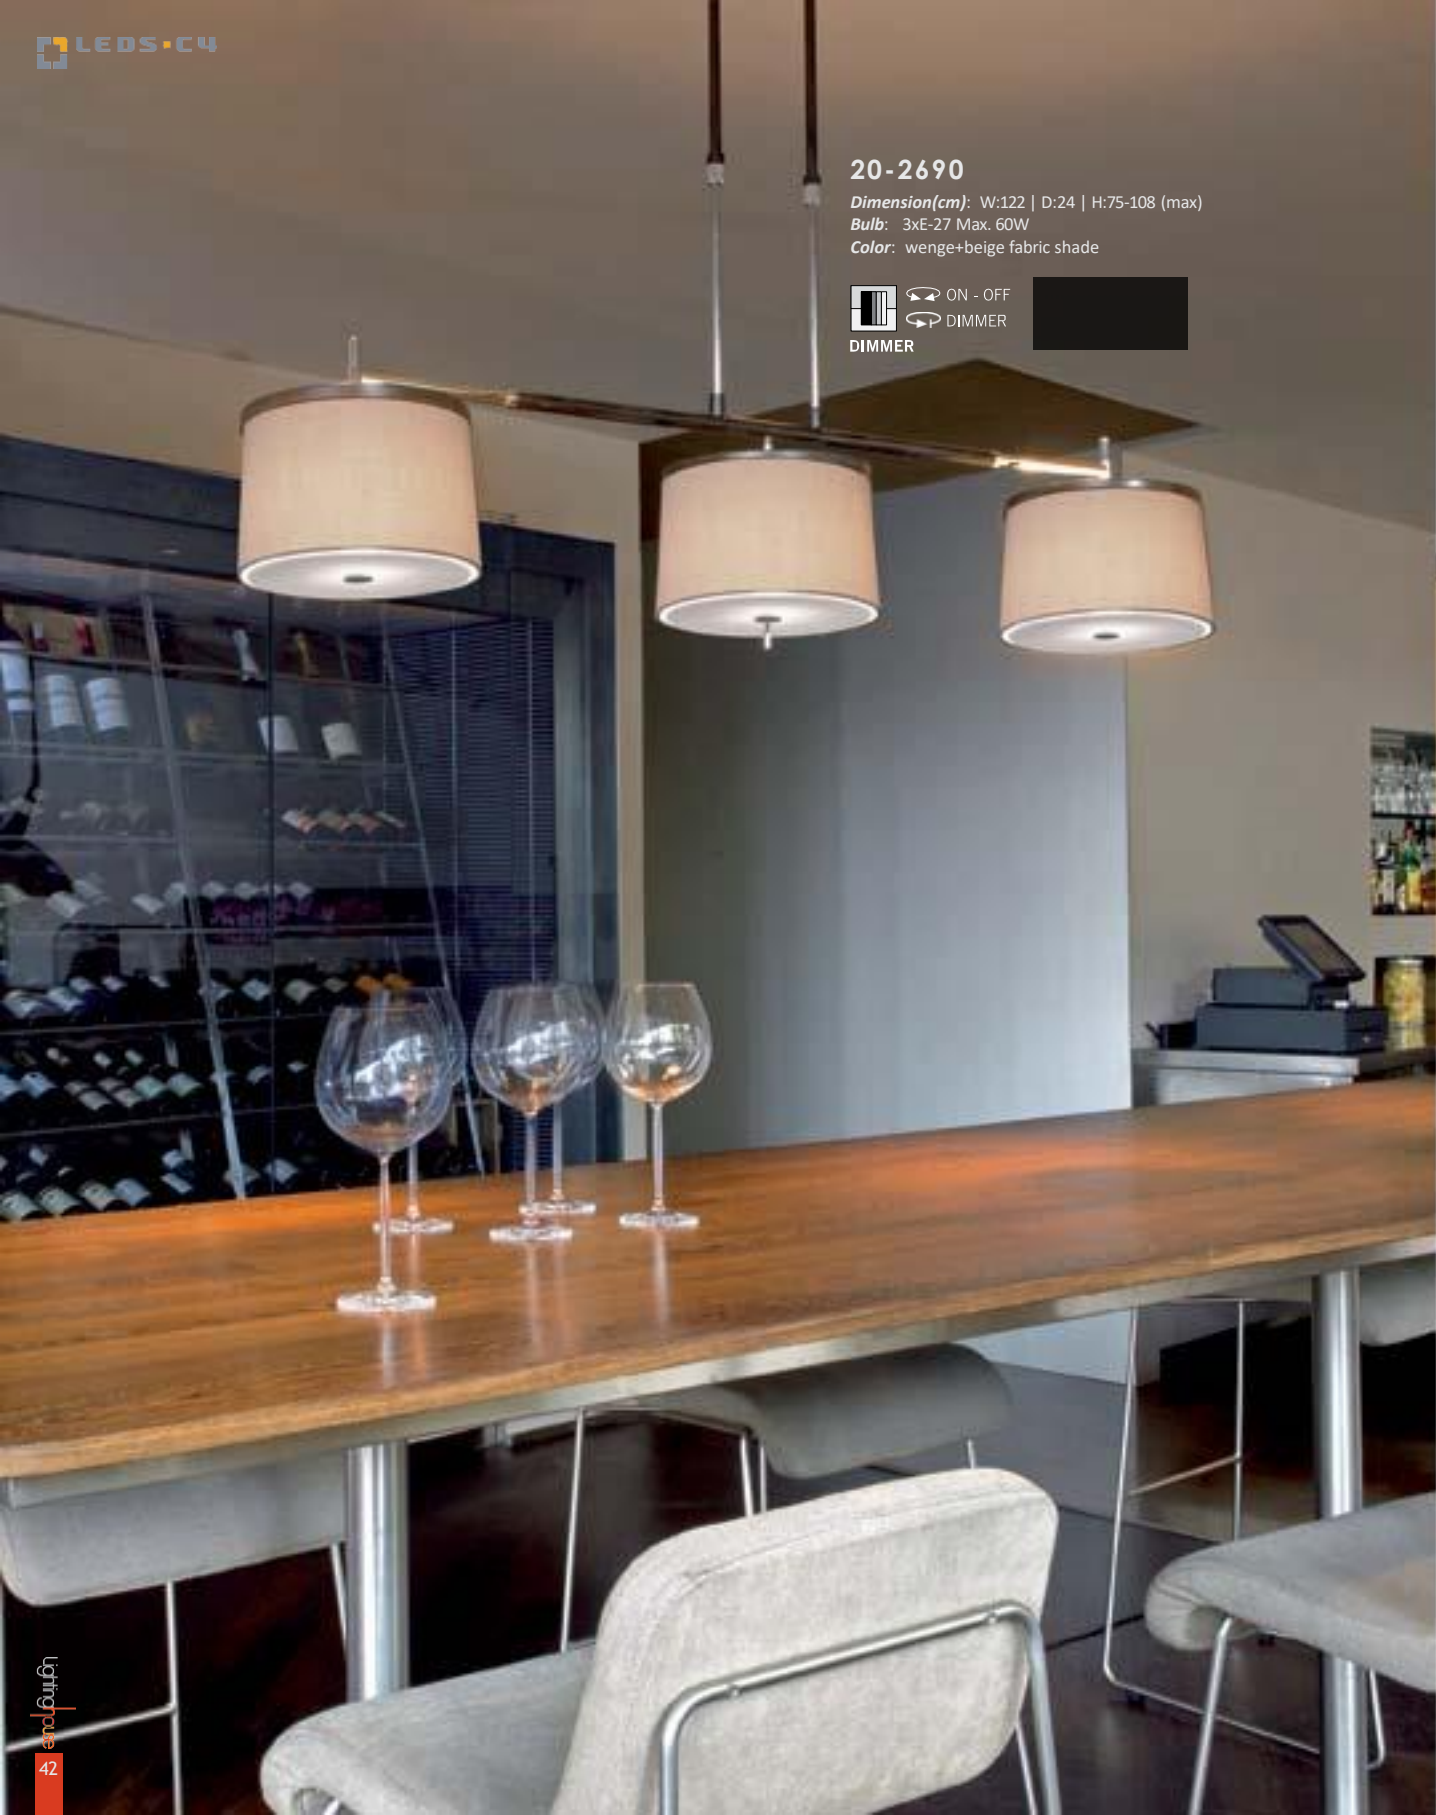

20-2690

Dimension(cm): W:122 | D:24 | H:75-108 (max)
Bulb: 3xE-27 Max. 60W
Color: wenge+beige fabric shade

00-2690

Dimension(cm): Ø45 | H:63-94
Bulb: 3xE-27 Max. 60W
Color: wenge+beige fabric shade

25-2690

Dimension(cm): Ø40 | H:168
Bulb: 1xE-27 Max. 100W
Color: wenge+beige fabric shade

laura

10-2690

Dimension(cm): Ø28.5 | H:51
Bulb: 1xE-27 Max. 60W
Color: wenge+beige fabric shade

05-2690

Dimension(cm): Ø24 | D:29 | H:26
Bulb: 1xE-14 Max. 60W
Color: wenge+beige fabric shade